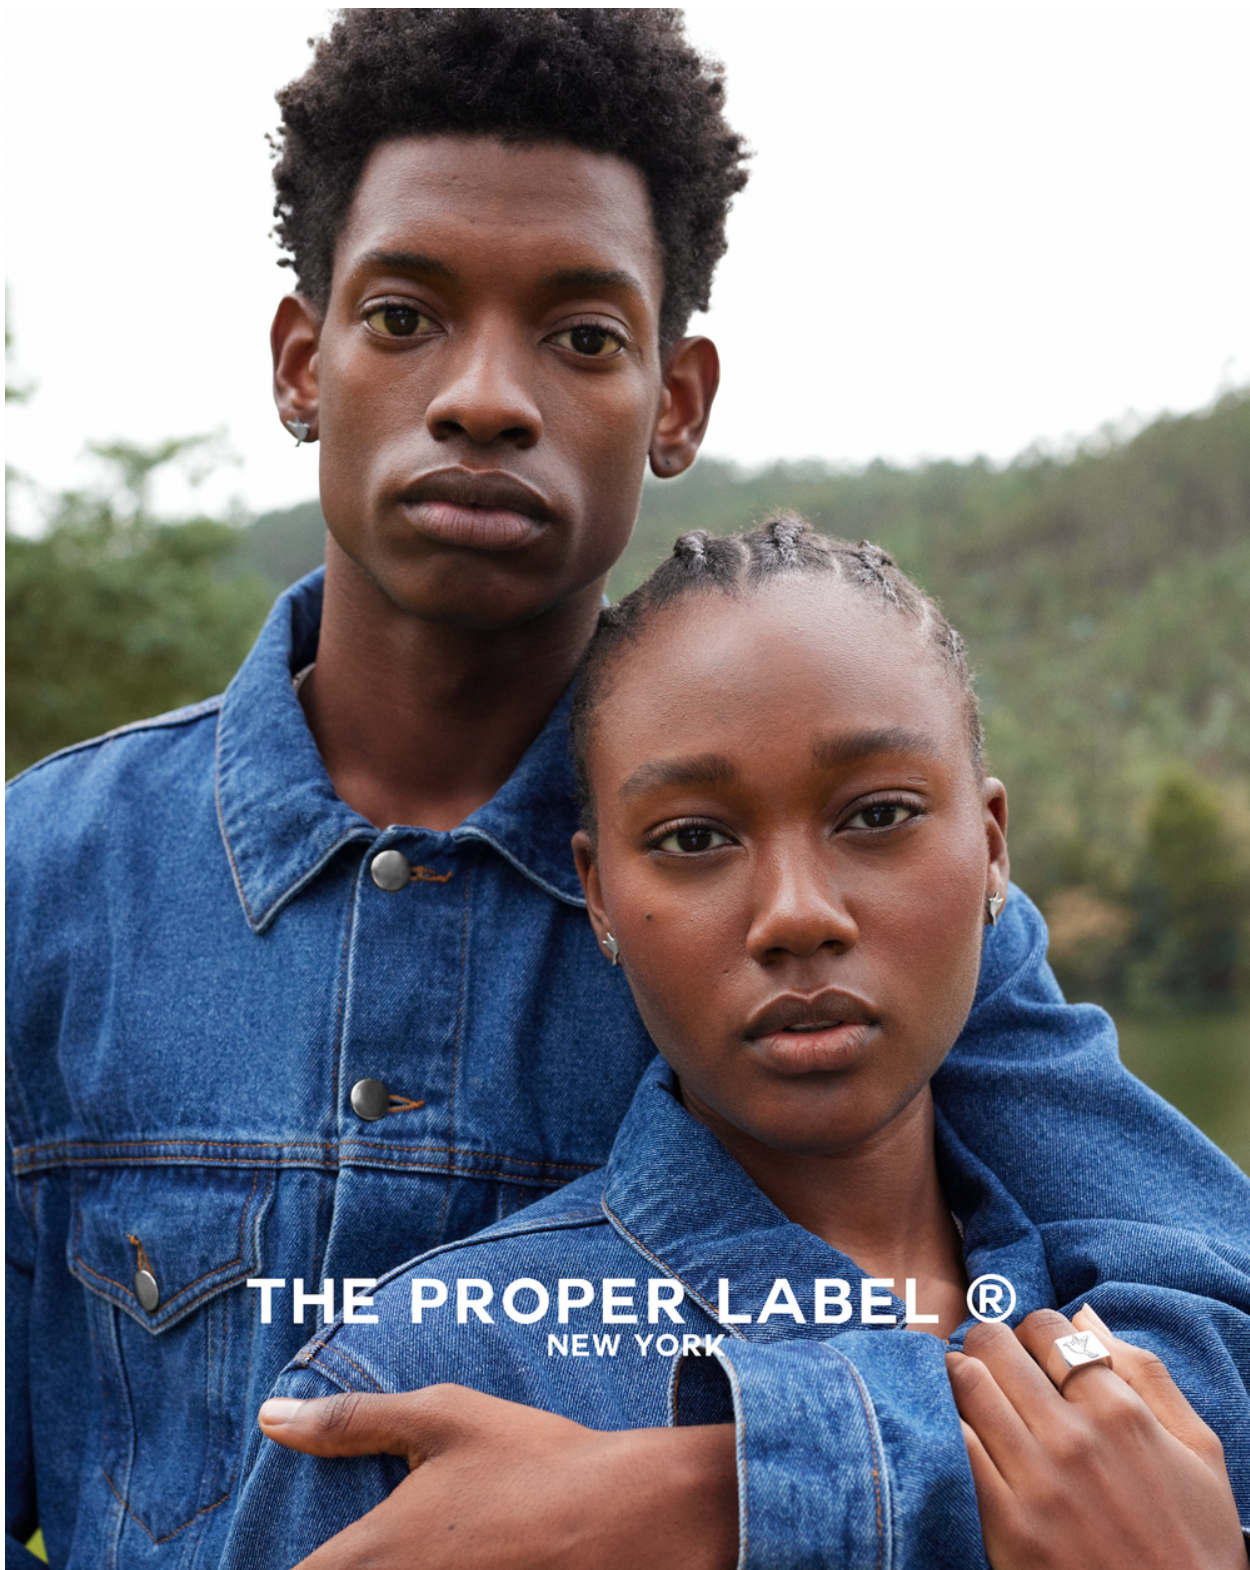

JANINA TATI

height 5'10" · bust 31.5" · cup B/C · waist 25" · hips 35" · dress 36 EU/6 US/8 UK
shoes size 41 EU/10 US/7 UK · hair black · eyes brown

MGM
MODELS