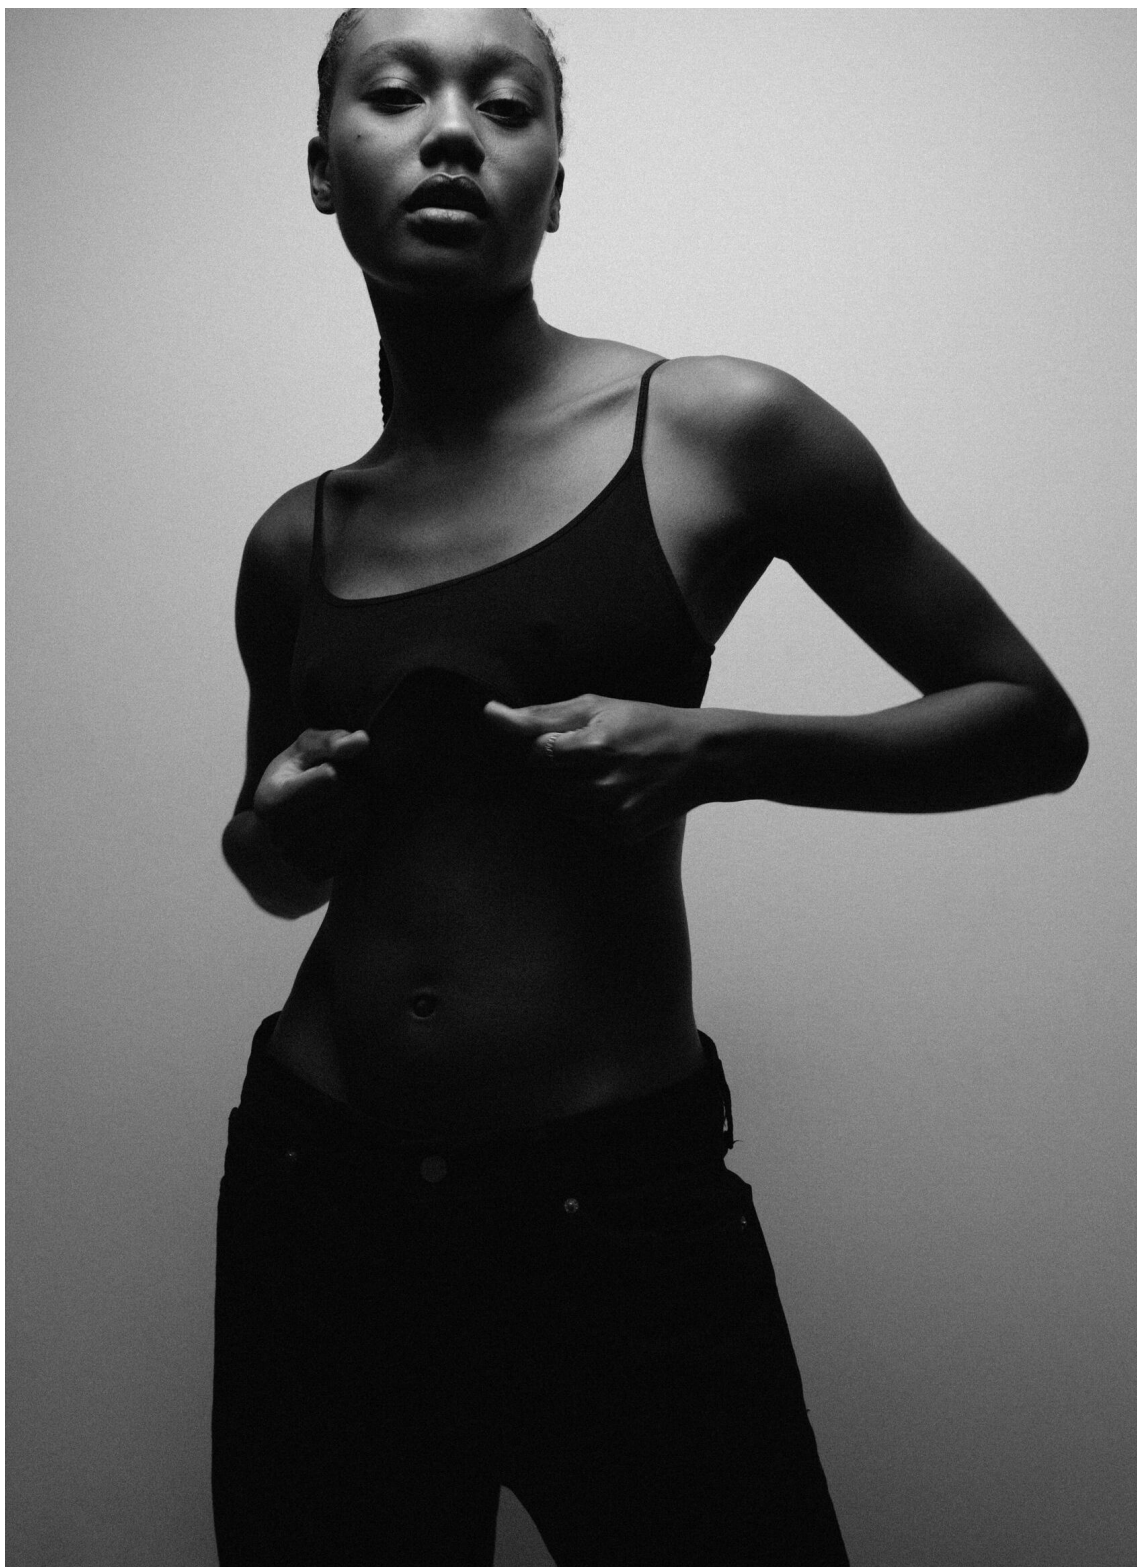

JANINA TATI

height 5'10" · bust 31.5" · cup B/C · waist 25" · hips 35" · dress 36 EU/6 US/8 UK
shoes size 41 EU/10 US/7 UK · hair black · eyes brown

JANINA TATI

height 5'10" · bust 31.5" · cup B/C · waist 25" · hips 35" · dress 36 EU/6 US/8 UK
shoes size 41 EU/10 US/7 UK · hair black · eyes brown

MGM
MODELS

MGM
MODELS

JANINA TATI

height 5'10" · bust 31.5" · cup B/C · waist 25" · hips 35" · dress 36 EU/6 US/8 UK
shoes size 41 EU/10 US/7 UK · hair black · eyes brown

JANINA TATI

height 5'10" · bust 31.5" · cup B/C · waist 25" · hips 35" · dress 36 EU/6 US/8 UK
shoes size 41 EU/10 US/7 UK · hair black · eyes brown

JANINA TATI

height 5'10" · bust 31.5" · cup B/C · waist 25" · hips 35" · dress 36 EU/6 US/8 UK
shoes size 41 EU/10 US/7 UK · hair black · eyes brown

THE PROPER LABEL®
NEW YORK

Sustainable Jewellery Collection