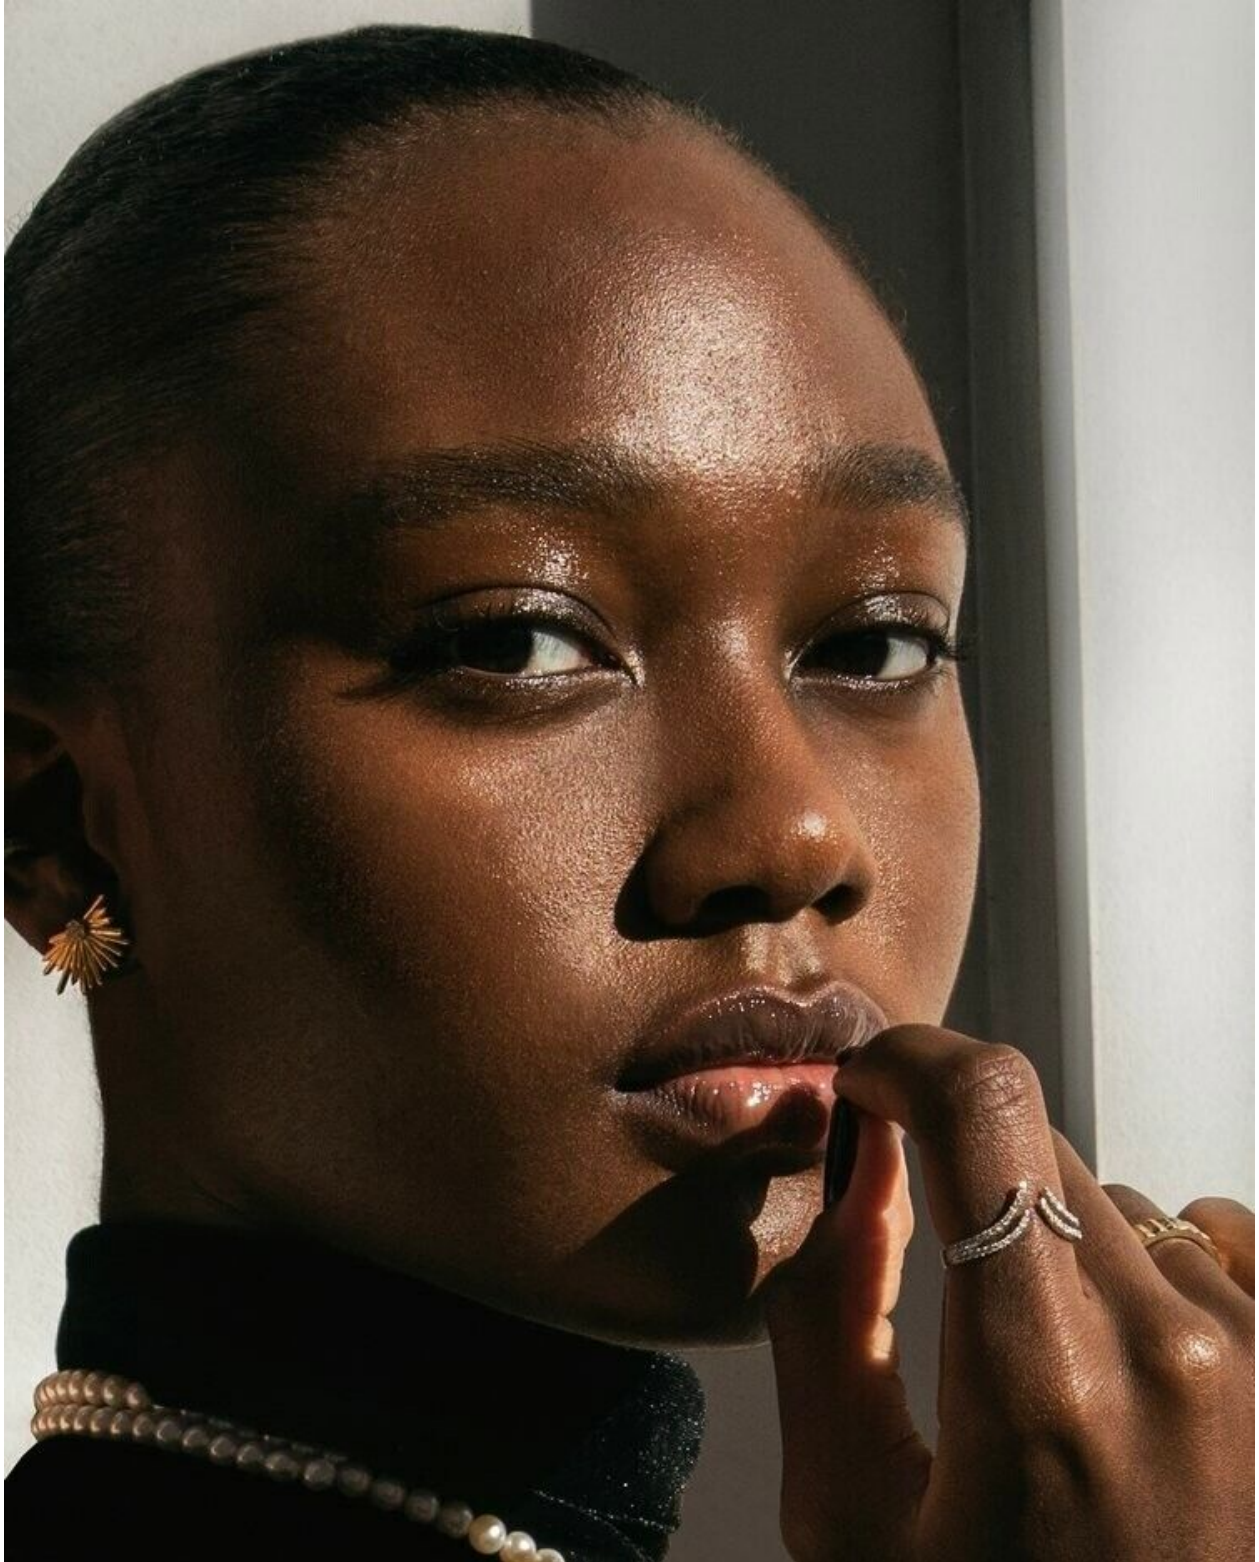

JANINA TATI

height 5'10" · bust 31.5" · cup B/C · waist 25" · hips 35" · dress 36 EU/6 US/8 UK
shoes size 41 EU/10 US/7 UK · hair black · eyes brown